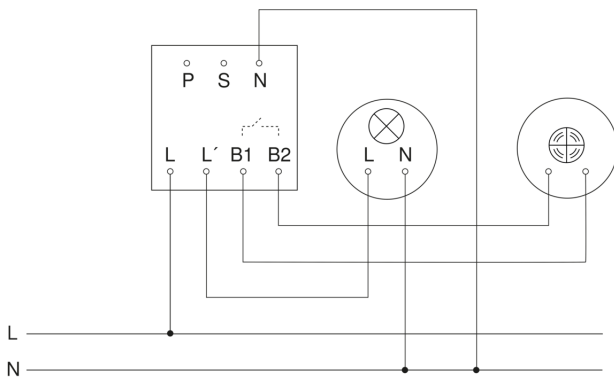

# HF 360

COM2 - Concealed wiring  
EAN 4007841 002848  
Article number 002848

Master circuit diagram

Master/slave interconnection circuit diagram